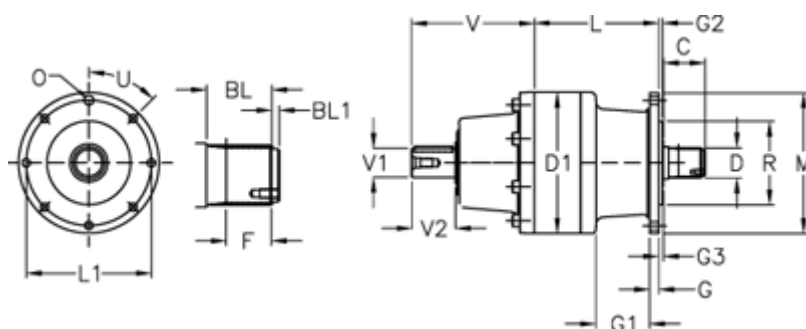

Data Sheet

Article number: 473000103483001

Description: Trasmital 300 L1-3,48 HZ-V01B
heavy duty solid splined shaft

Measures

BL = 43	G2 = 5	V = 158
BL1 = 5	G3 = 6	V1 = 38
C = 55	L = 115	V2 = 58
D = B40x36	L1 = 165	
D1 = 185	M = 185	
F = 30	O = 8x10,5	
G = 12	R = 110	
G1 = 71	U degrees = 45	